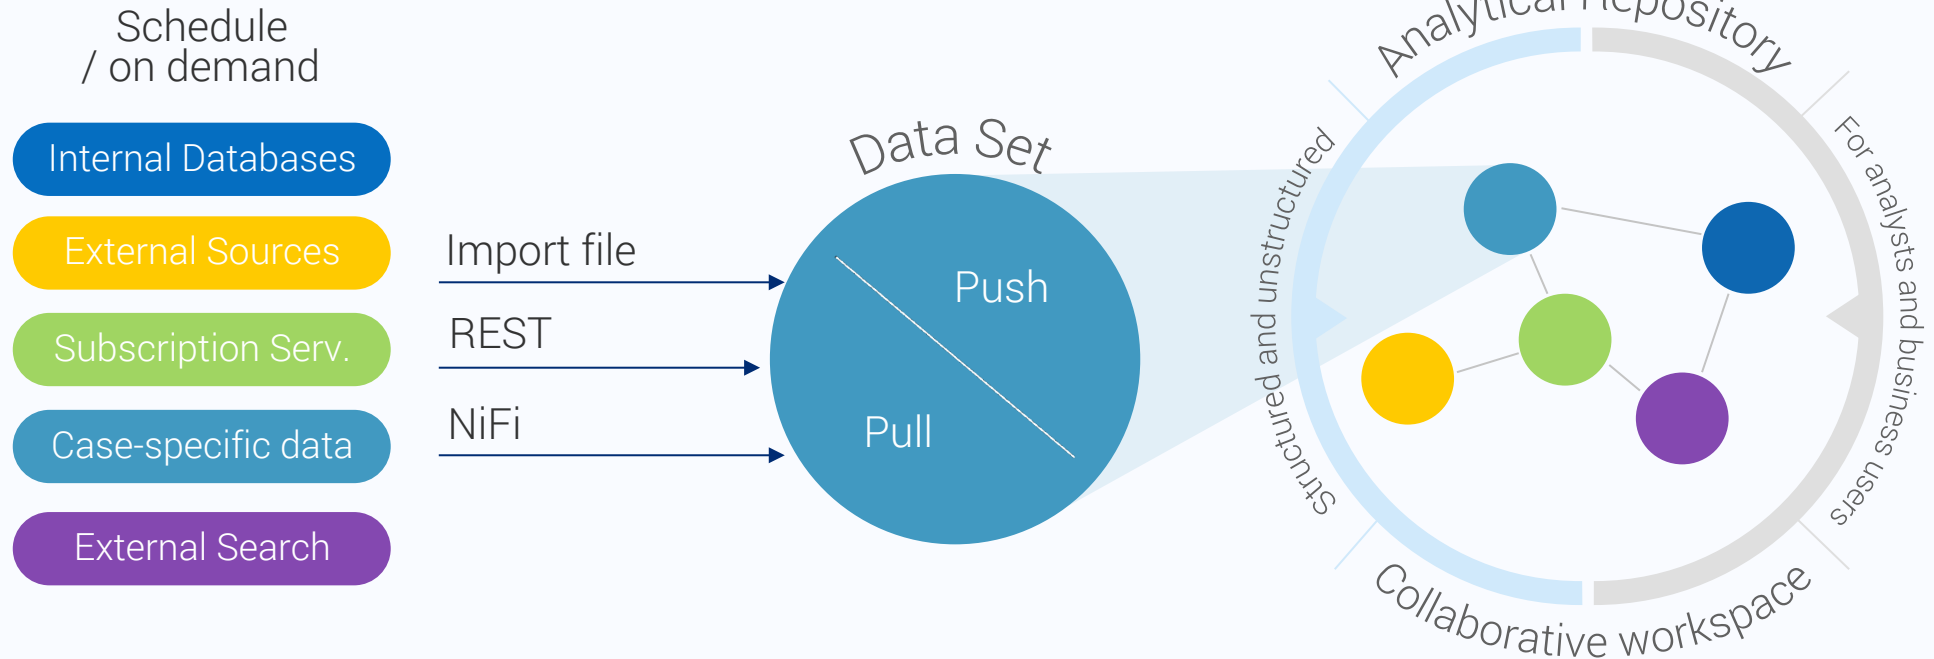

- Visual queries
- Link analysis
- Geospatial analysis

Deliver target packages, summaries, and reports

- Instant target packages
- Folders
- Reports

Collaborative system with an access through web browser on desktops and mobile devices

Data Feed And System Administration

- ▶ Work across multiple data sources (int/ext)
- ▶ ELT: Accept data without first cleaning
- ▶ Smart entity resolution
- ▶ Real-time data feeds

- ▶ Accessible via Web browser – no client software
- ▶ Highly agile in production – easy to tune / maintain
- ▶ Highly granular permission scheme
- ▶ Real time collaboration

- All your data, connected in one database
- Fast results, even for billions of records
- No need for data owners to clean data first

Get better results

- Easy analysis across all internal/external data
- Instant link analysis, without data prep
- Instantly create, modify, and retrieve analyses/rules