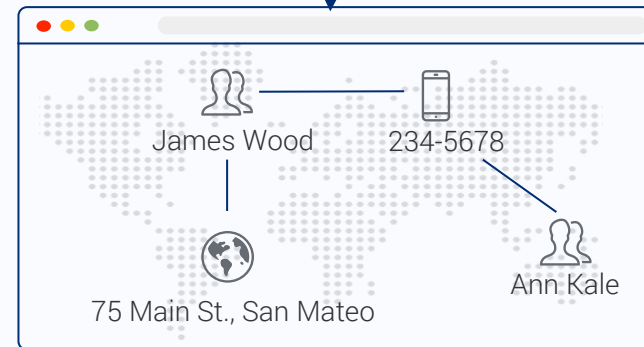

DataWalk Is A Software Application That Enables You To:

Store and link all your data together in a single database

- Internal/external sources
- Structured and unstructured data
- Collaborative

Do instant search, visual analysis & collaboration